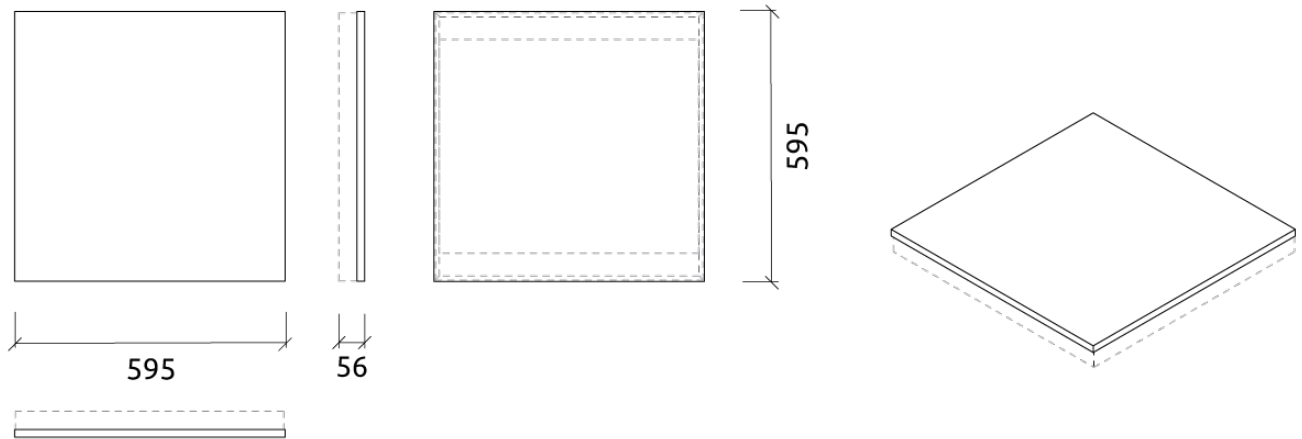

## Add-ons

Dimensions	Weight	Box
FG - WF   595x595x16mm	0.75 Kg	Quantity per box: 4
FG - SF   595x595x16mm	0.75 Kg	Dimensions: 645x150x655mm
		Volume: 0.063m <sup>3</sup>
		Weight: 3.95Kg