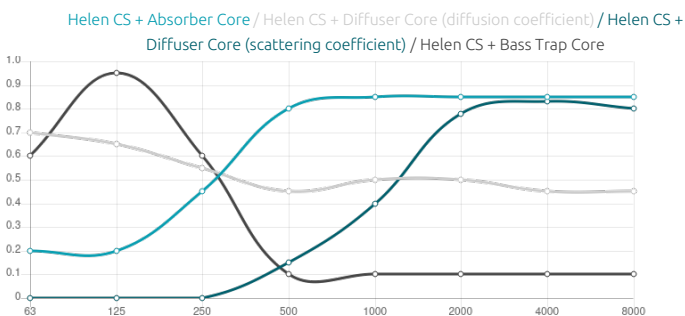

Helen CS

Helen CS is an acoustic panel with a neutral design and impressive absorption that creates the right atmosphere in any space with a discreet modular installation system. This modular system uses four different wooden cores: an Absorber, Diffuser, Bass Trap, and Speaker options. Each provides distinct functionality while keeping the same design. The acoustic covers can be easily swapped or replaced.

Absorbers remove energy from incoming sound waves, reducing reflections and overall reverberation time. Diffusers scatter energy over a wide area, creating more homogenous sound fields. Bass Traps reduce low frequency room modes, diminishing the effect of standing waves. Speaker cores seamlessly integrate in-wall speakers. Discover our Cinema Series, a flexible range that can be adapted to a wide variety of environments and is tailored into beautiful, timeless, multifunctional designs.

Features

Helen CS + Absorber Core
Absorption Range: 500 Hz to 5000 Hz
Acoustic Class: C | (aw) = 0,75

Helen CS + Bass Trap Core
Absorption Range: 100 Hz to 125 Hz

Helen CS + Diffuser Core
Scattering Range: 1000 Hz to 8000 Hz

Purpose

- First reflection Control
- RT reduction
- Flutter echo control
- Reducing excessive reverberation
- Improving speech intelligibility

Recommended for

- Home Cinemas
- Media Rooms

Performance